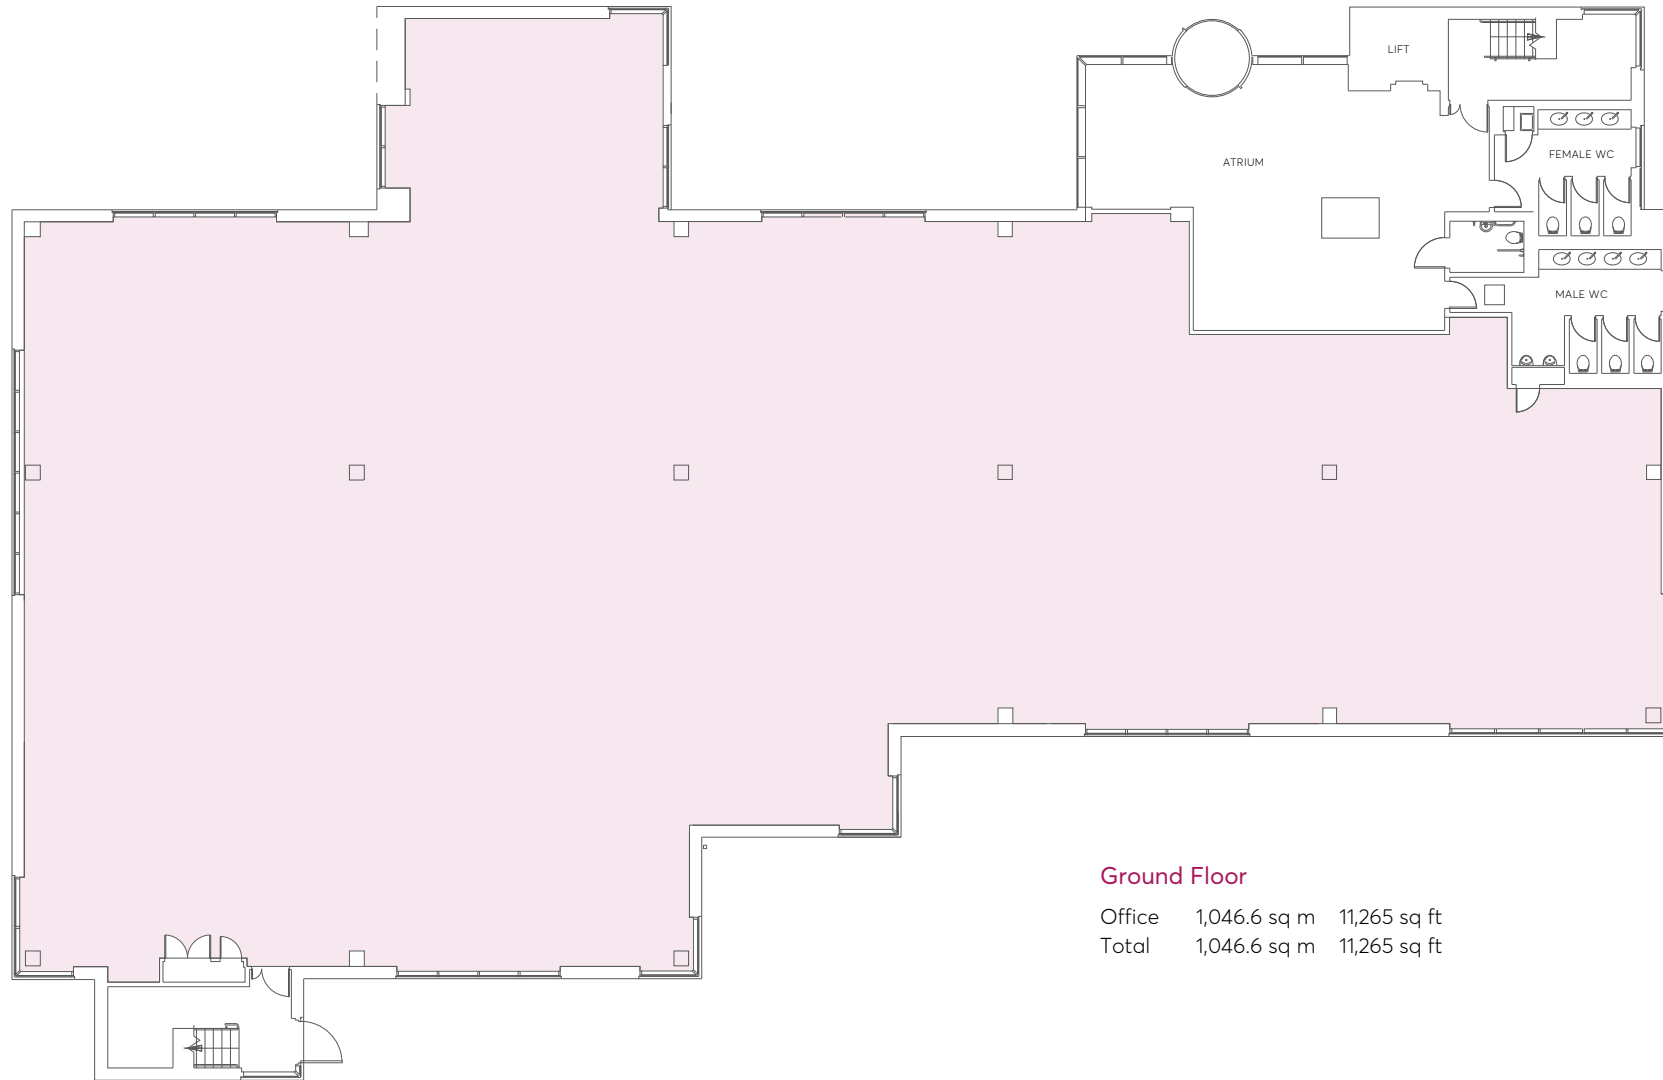

Ground Floor

2 LOTUS PARK

Staines-Upon-Thames

Ground Floor

Office	1,046.6 sq m	11,265 sq ft
Total	1,046.6 sq m	11,265 sq ft